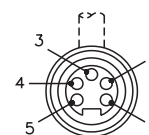

5-Wire *minifast*® Cordsets, Standard

- Straight Male Connectors
- NEMA 1, 3, 4, 6P and IEC IP 67 Protection
- 300 V, 9 A

| Housing Style | Part Number | Cable | Features | Pinout |
|---------------|-----------------|--|---|--|
| | RSM 50-*M | AWM PVC Yellow 5x18 AWG 105°C 7.3 mm OD Cable #RF50549-*M [†] | <i>flexlife</i> ® | 1. BK 2. BU 3. GN/YE 4. BN 5. WH |
| | RSM 50-*M/S90 | AWM PUR Yellow 5x18 AWG 105°C 7.3 mm OD Cable #RF50751-*M [†] | <i>Cut/Abrasion Immune</i> | |
| | RSM 50-*M/S1551 | AWM PVC Yellow 5x18 AWG 105°C 7.3 mm OD Cable #RF50578-*M [†] | <i>Yellow conductor instead of Green/Yellow</i> | 1. BK 2. BU 3. YE 4. BN 5. WH |
| | RSM 511-*M | AWM PVC Yellow 5x18 AWG 105°C 7.3 mm OD Cable #RF50521-*M [†] | <i>flexlife</i> | 1. RD/WH 2. RD/BU 3. GN |
| | RSM 511-*M/S600 | SJOOW CPE Yellow 5x18 AWG 105°C 9.2 mm OD Cable #RF50659-*M [†] | <i>Weld Flash Immune, Flame Immune</i> | 4. RD/OG 5. RD/BK |

* Length in Meters. Standard cable lengths are 2, 4, 5, 6, 8 and 10 meters. Consult factory for other lengths.
Standard coupling nut material is nickel plated brass "RSM .."; "RS .." indicates nylon and "RSV .." indicates 316 stainless steel.
[†] See Section N for *reelfast*® cable information.